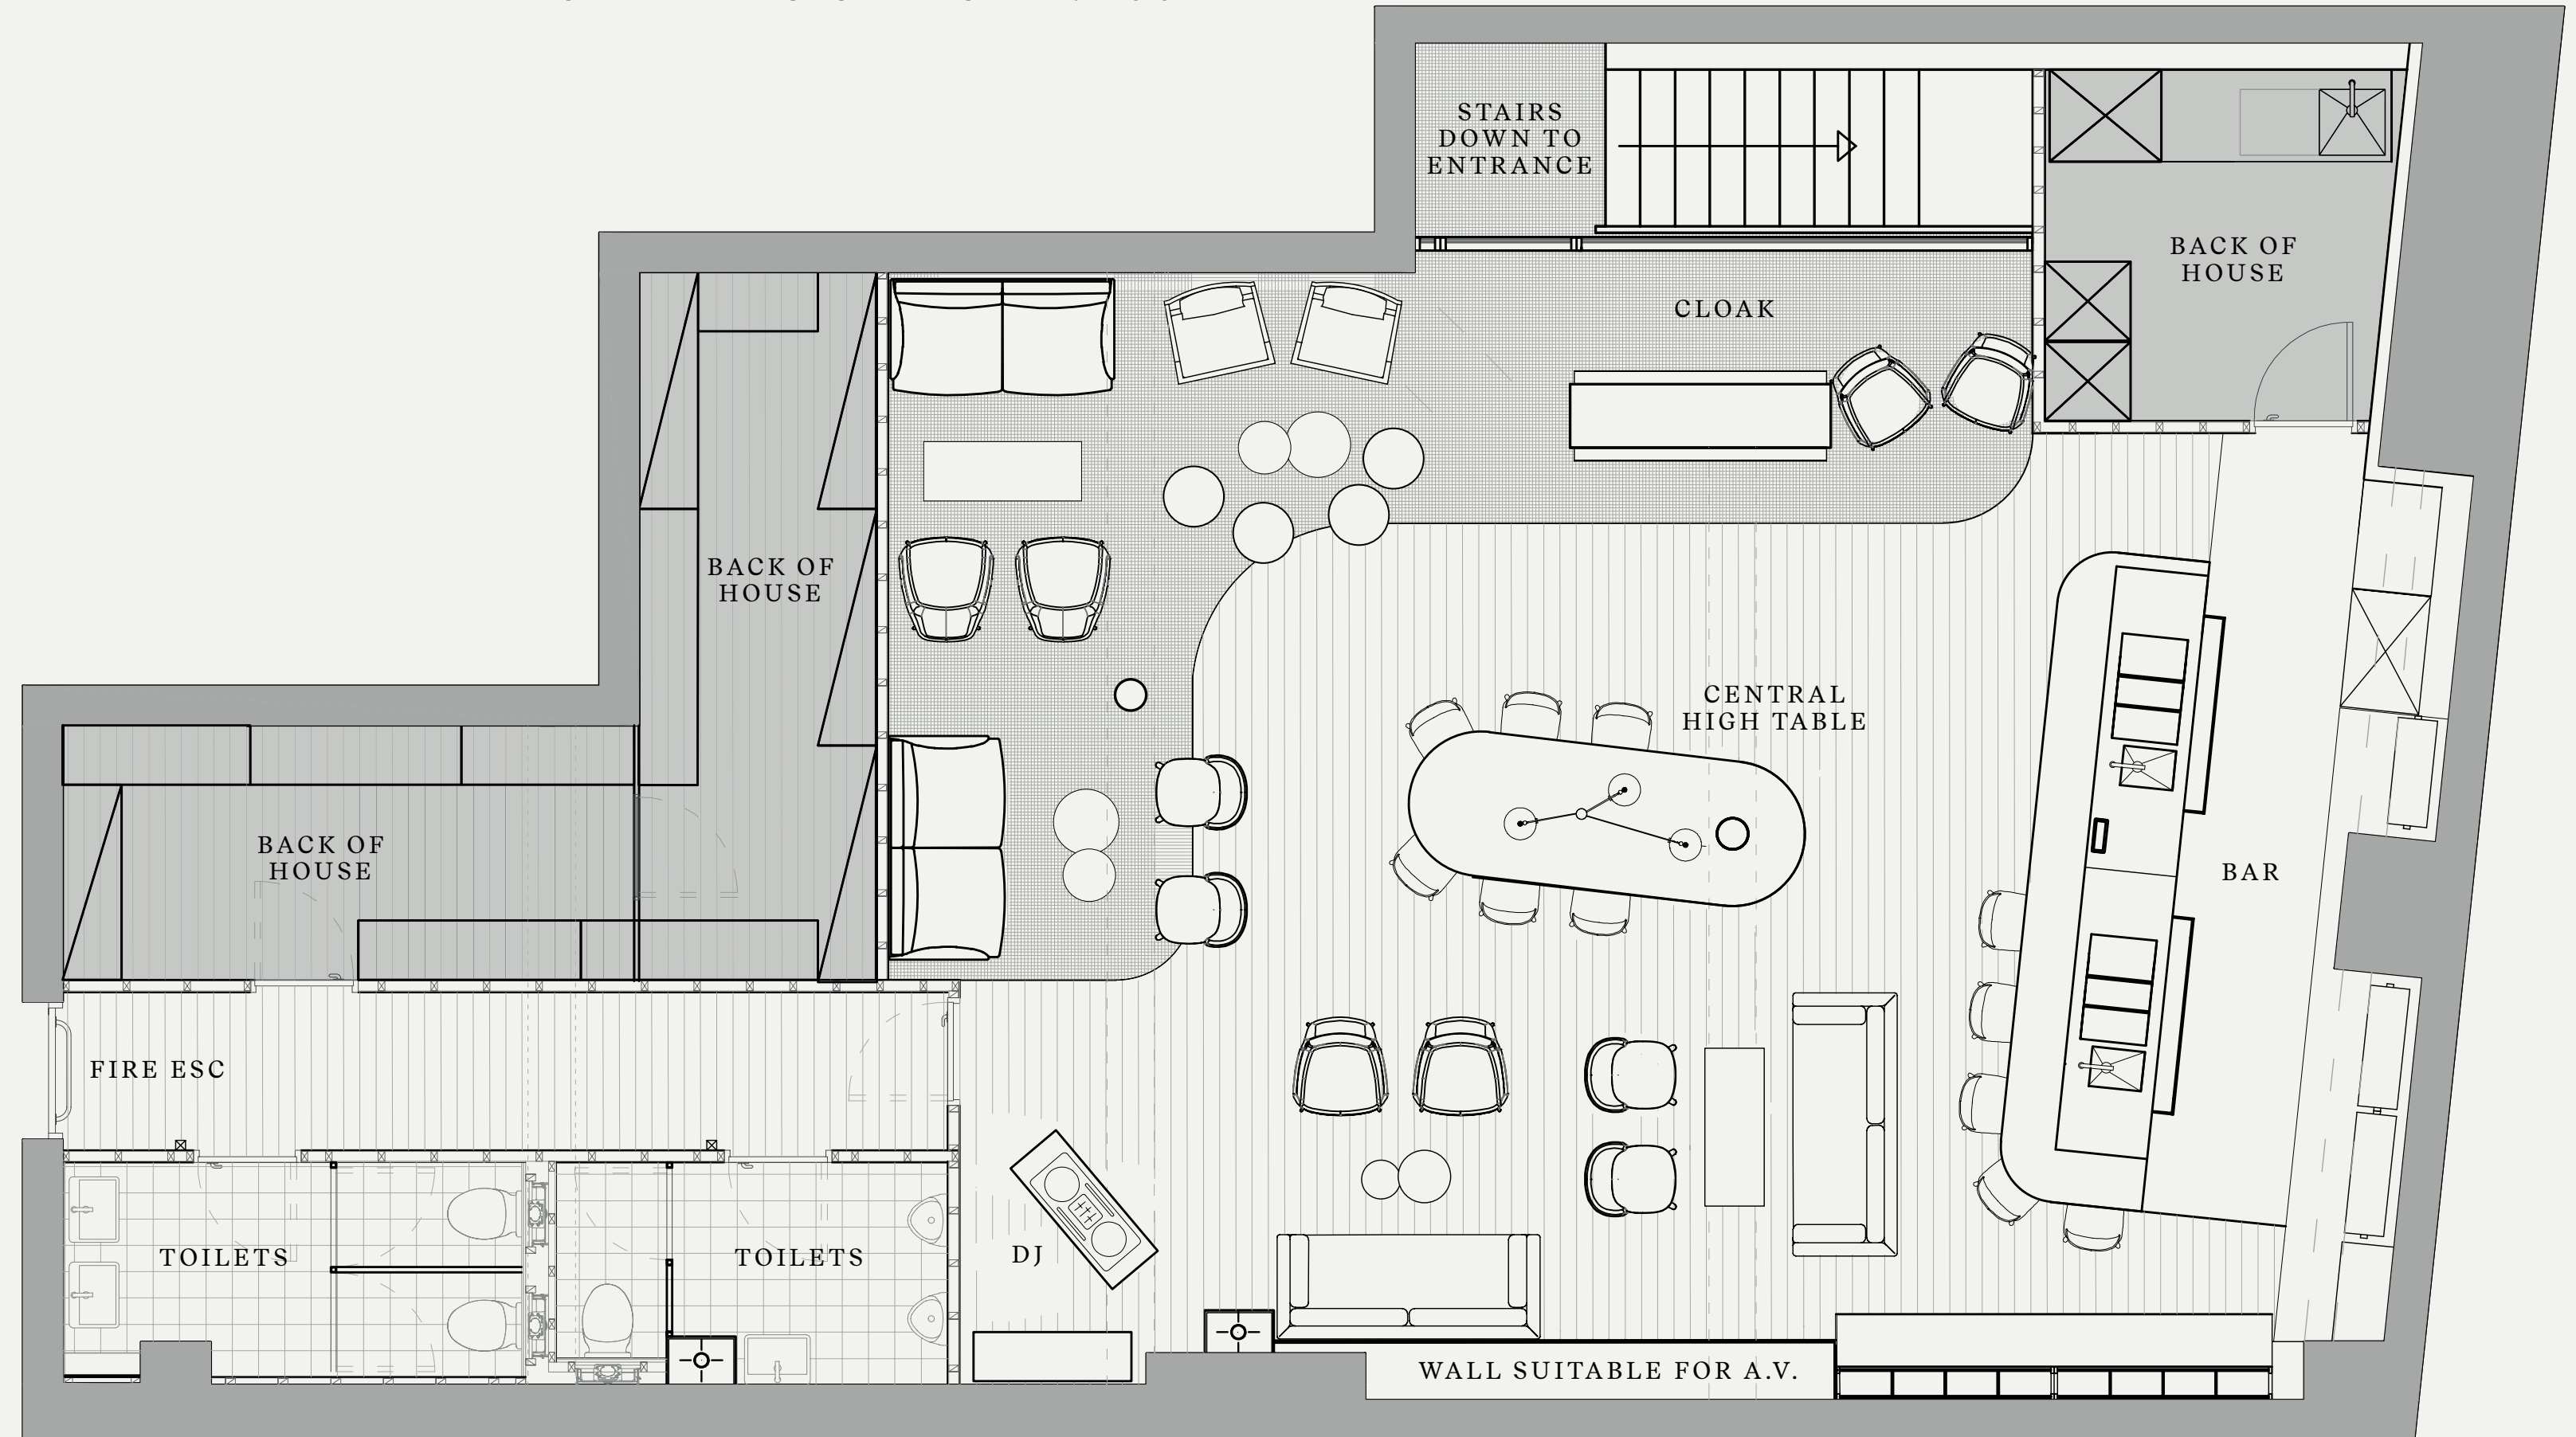

WC

{the space}

{the bar}

CAPACITY UP TO 100

SEATING CAPACITY: 36
STANDING CAPACITY: 100

{the floorplan}

{the details}

DAISY